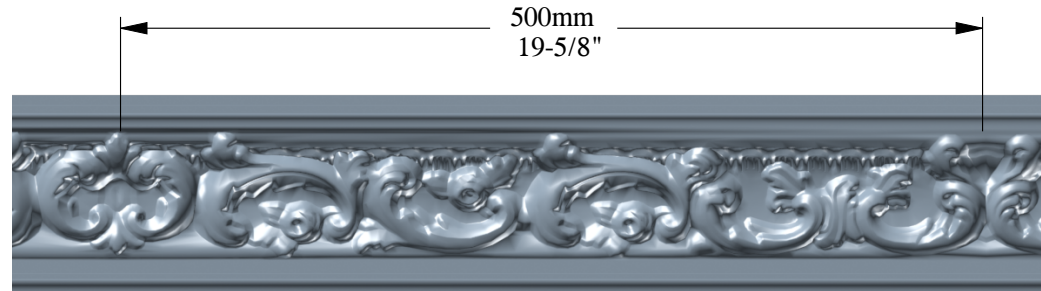

SCALE 1:2

SCALE 1:4

Please beware:  
Product is visualized in this drawing without ornamentation

**ORAC**<sup>®</sup>  
DECOR

Biekorfstraat 32  
8400 Oostende - Belgium  
Tel +32 (0)59 80 32 52  
www.oracdecor.com  
info@oracdecor.com

Part name: C201

Designed by: ORAC

Designed on: 25-Jan-2005

Unless otherwise specified: all dimensions are in millimeters and inches, scale 1:1, length 2 meters

All information in this document is Orac's exclusive property. It may in no case be reproduced, even partly, be communicated to a third party or used for any possible purpose without ORAC's express written permission. Further legal information can be found at <https://www.oracdecor.com/en/general-sales-conditions>