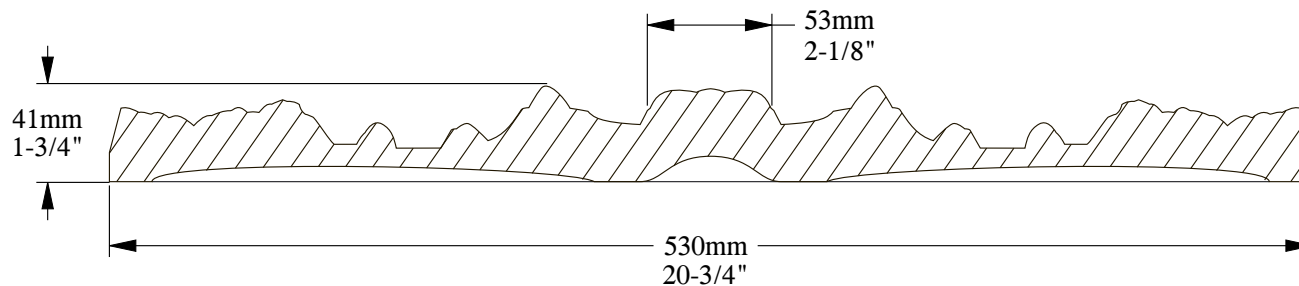

SCALE 1:5

SECTION A-A  
SCALE 1:6

**ORAC**<sup>®</sup>  
D E C O R

Biekorfstraat 32  
8400 Oostende - Belgium  
Tel +32 (0)59 80 32 52  
www.oracdecor.com  
info@oracdecor.com

Part name: R22

Designed by: ORAC

Designed on: 20-Aug-2003

Unless otherwise specified: all dimensions are in millimeters and inches, scale 1:1, length 2 meters

All information in this document is Orac's exclusive property. It may in no case be reproduced, even partly, be communicated to a third party or used for any possible purpose without ORAC's express written permission. Further legal information can be found at <https://www.oracdecor.com/en/general-sales-conditions>