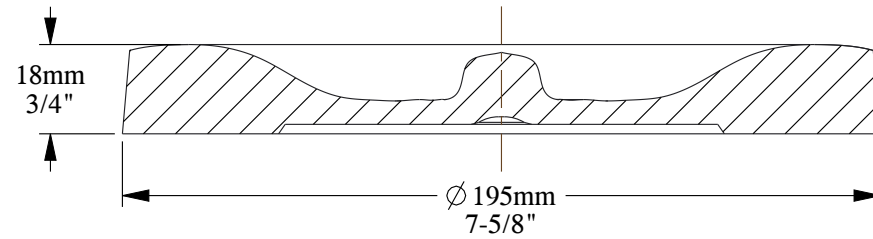

SCALE 1:2

SECTION A-A
SCALE 1:2

Please beware:
Product is visualized in this drawing without ornamentation

ORAC[®]
D E C O R

Biekorfstraat 32
8400 Oostende - Belgium
Tel +32 (0)59 80 32 52
www.oracdecor.com
info@oracdecor.com

Part name: R12

Designed by: ORAC

Designed on: 16-Mar-2004

Unless otherwise specified: all dimensions are in millimeters and inches, scale 1:1, length 2 meters

All information in this document is Orac's exclusive property. It may in no case be reproduced, even partly, be communicated to a third party or used for any possible purpose without ORAC's express written permission. Further legal information can be found at <https://www.oracdecor.com/en/general-sales-conditions>