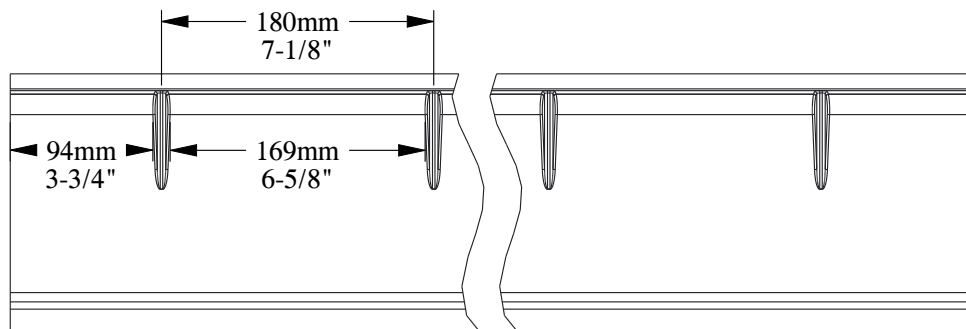

SCALE 1:2

SCALE 1:5

**ORAC**<sup>®</sup>  
DECOR

Biekorfstraat 32  
8400 Oostende - Belgium  
Tel +32 (0)59 80 32 52  
www.oracdecor.com  
info@oracdecor.com

Part name: C352

Designed by: Jacques Vergracht

Designed on: 19-Nov-2004

Unless otherwise specified: all dimensions are in millimeters and inches, scale 1:1, length 2 meters

All information in this document is Orac's exclusive property. It may in no case be reproduced, even partly, be communicated to a third party or used for any possible purpose without ORAC's express written permission. Further legal information can be found at <https://www.oracdecor.com/en/general-sales-conditions>